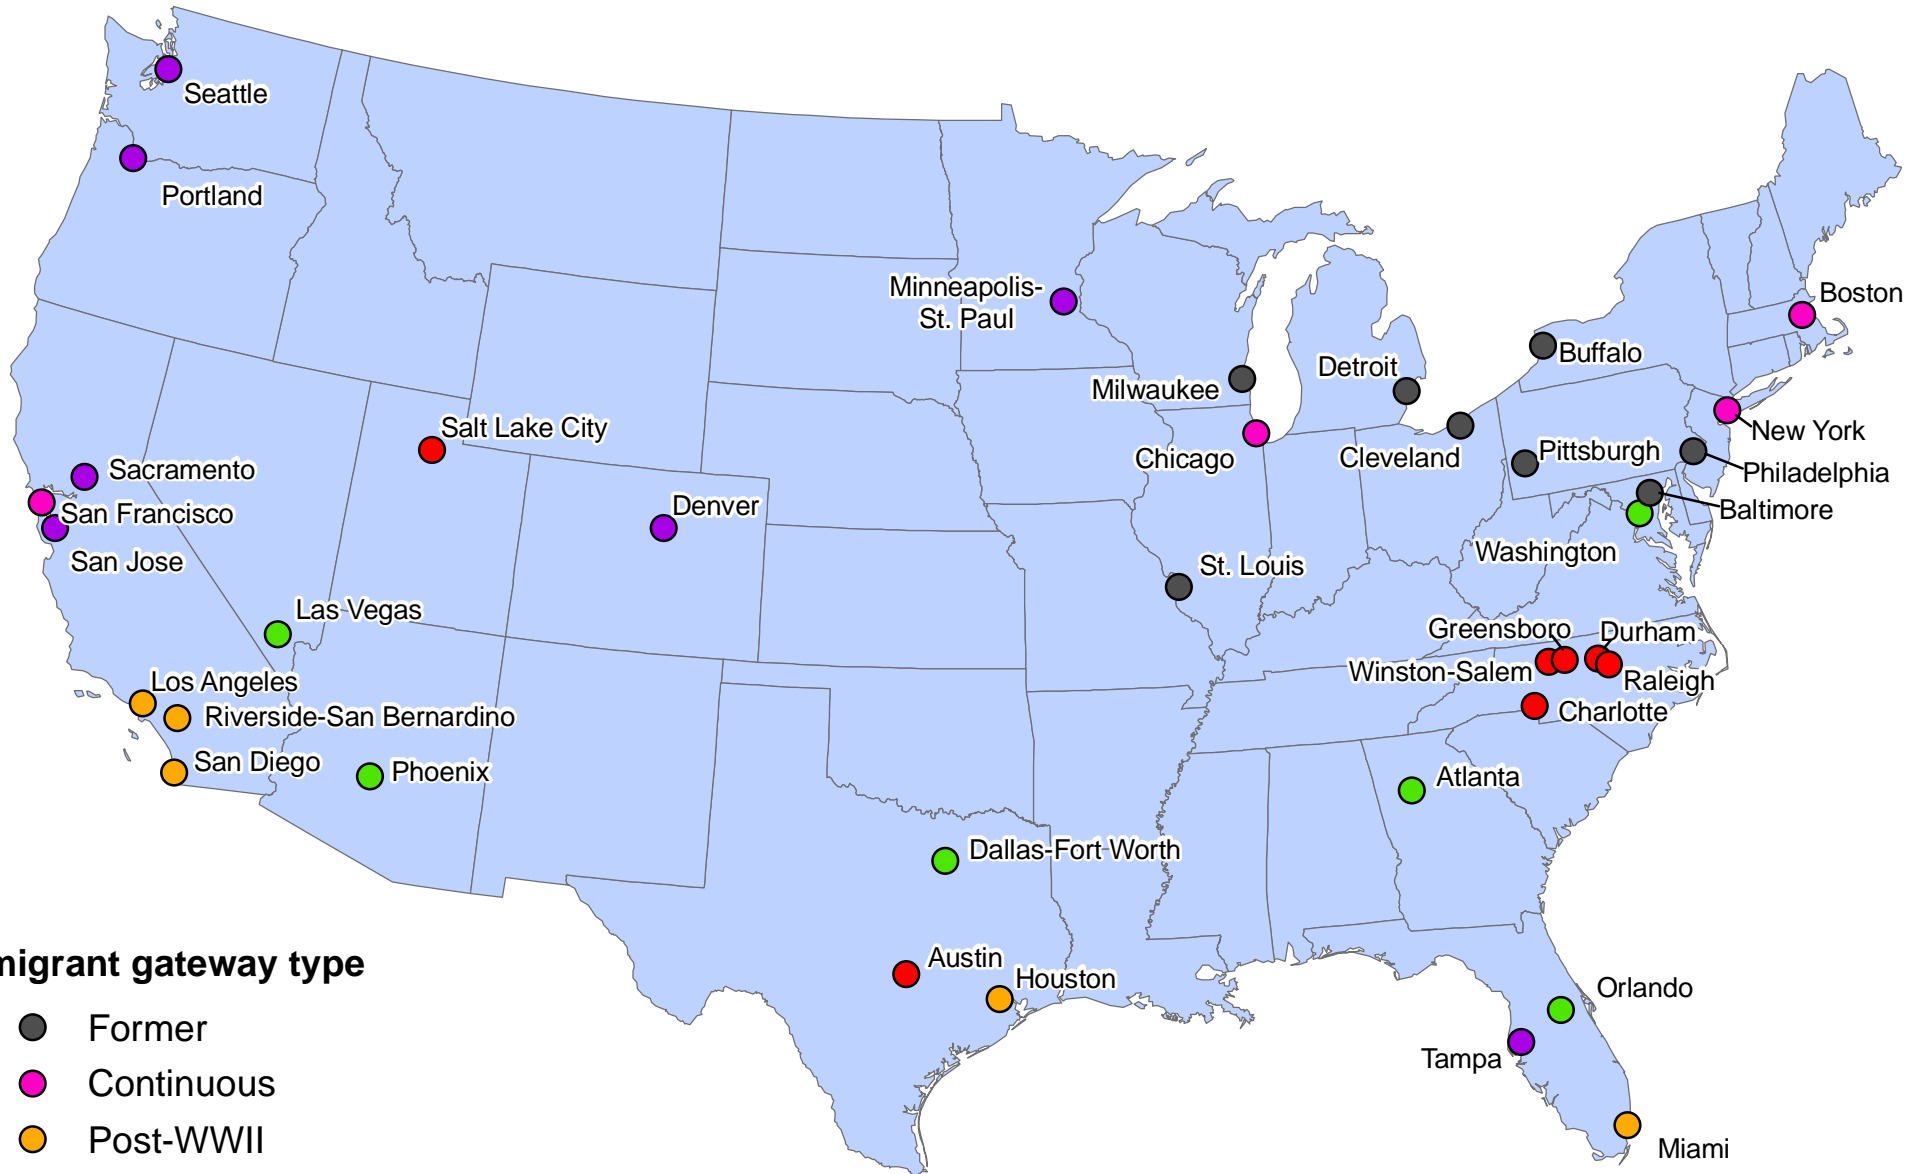

# Metropolitan Immigrant Gateways

## Immigrant gateway type

- Former
- Continuous
- Post-WWII
- Emerging
- Re-emerging
- Pre-emerging