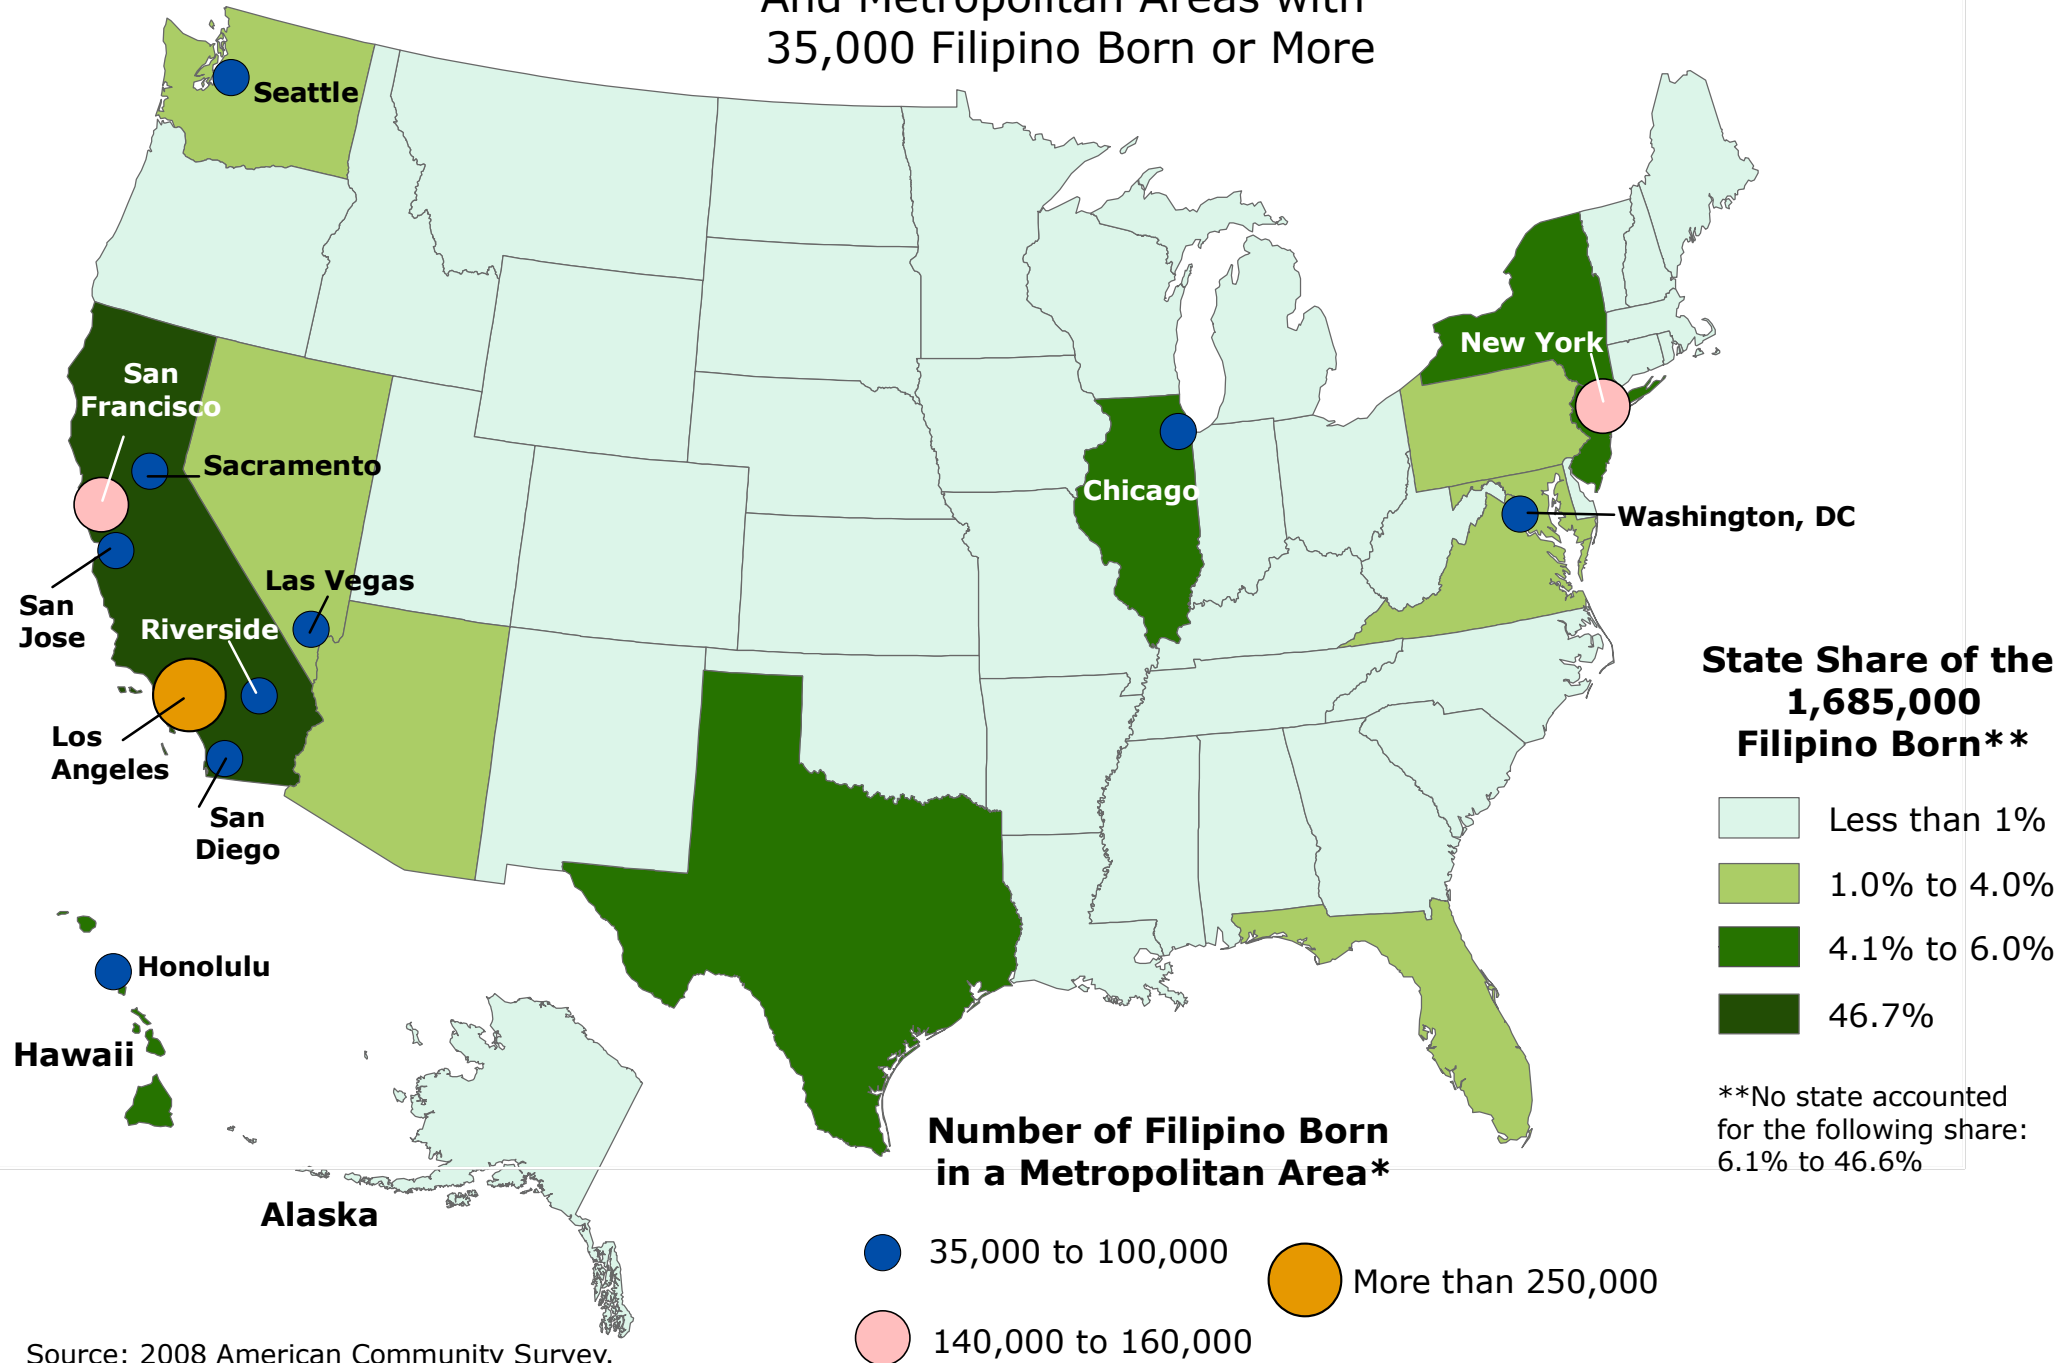

# State Proportion of the Filipino-Born Population in the United States

And Metropolitan Areas with 35,000 Filipino Born or More

Source: 2008 American Community Survey.  
© 2009 Migration Policy Institute.