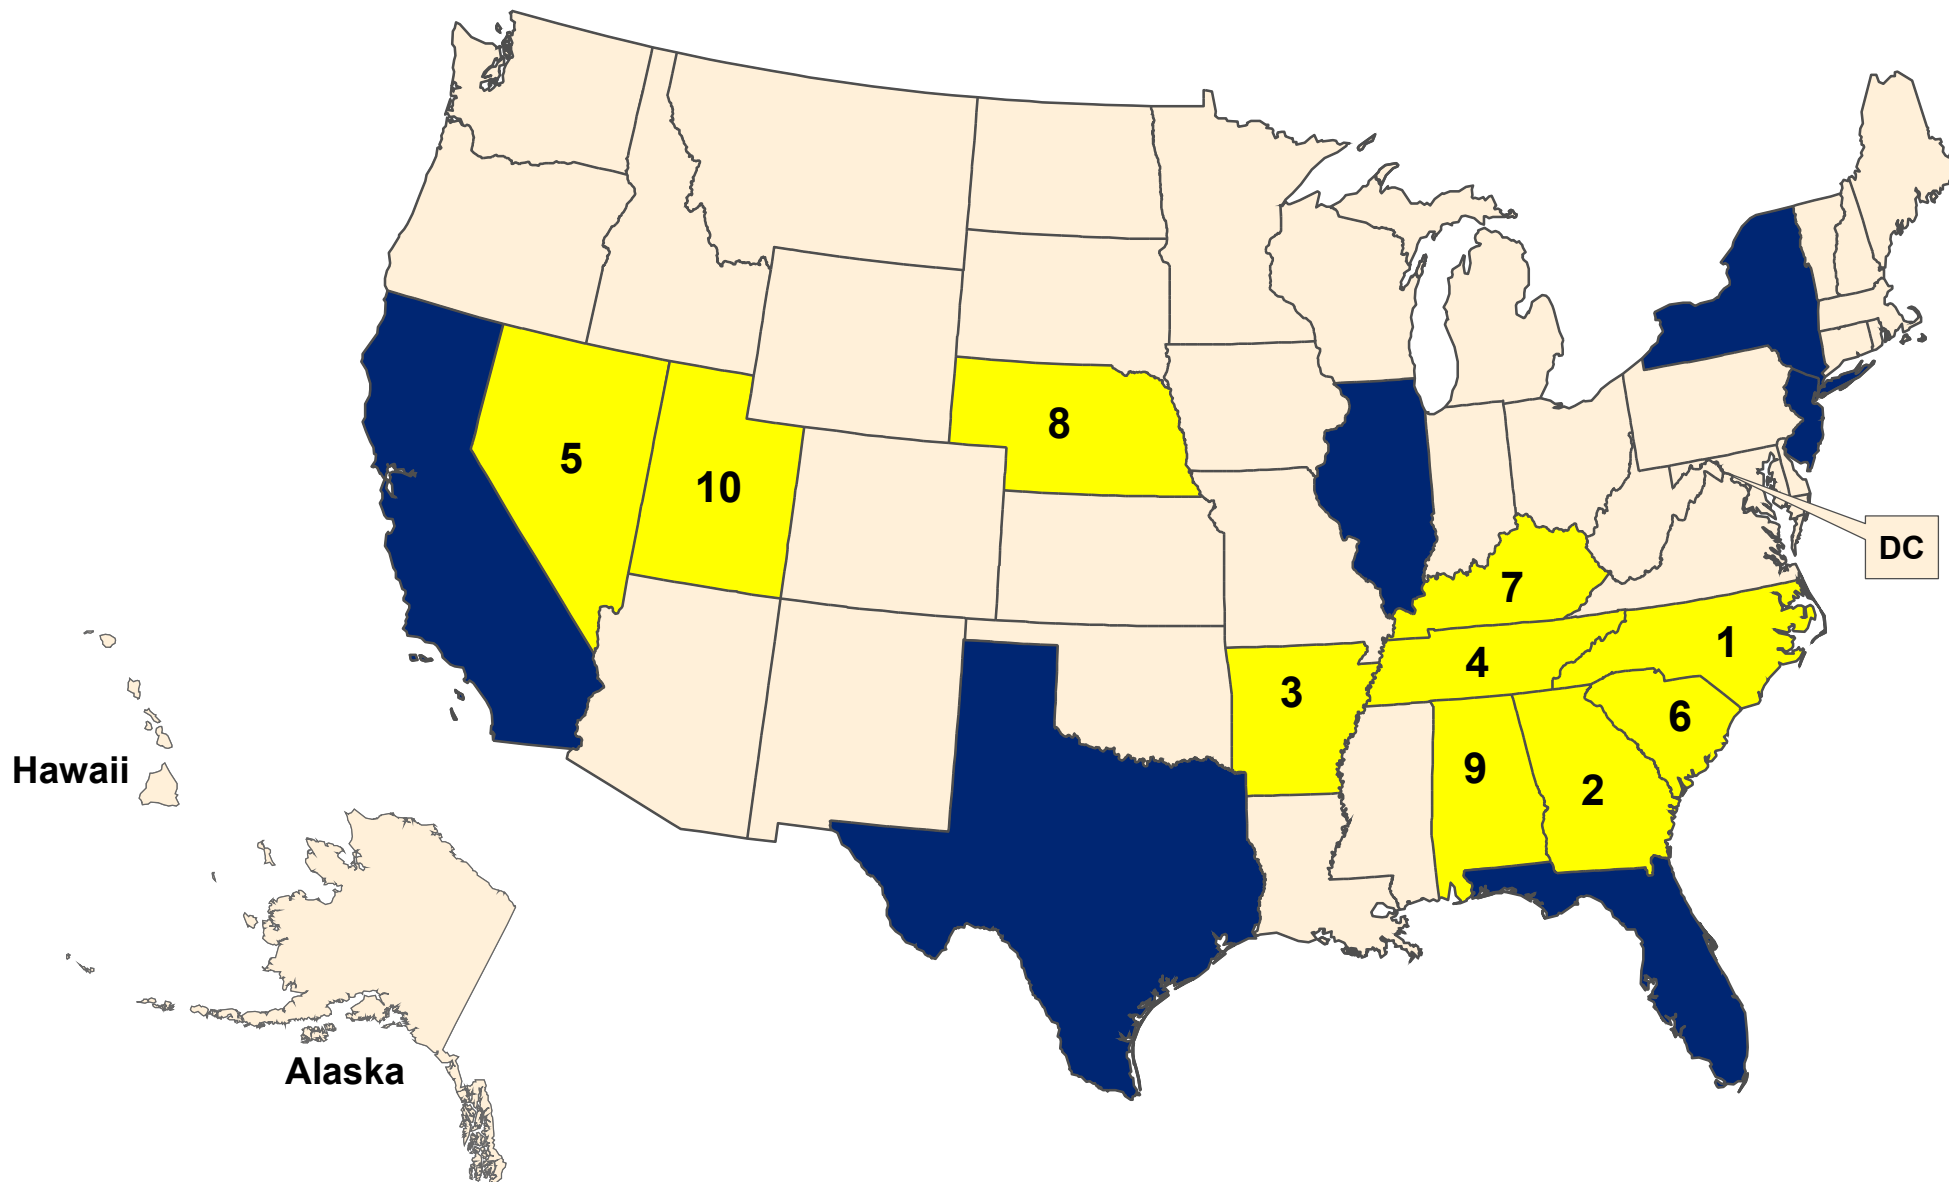

States with the Largest and Fastest-Growing Immigrant Populations

-  States with 1.7 million or more immigrants (2010)
-  States (ranked) with 280 percent or higher growth (1990 to 2010)