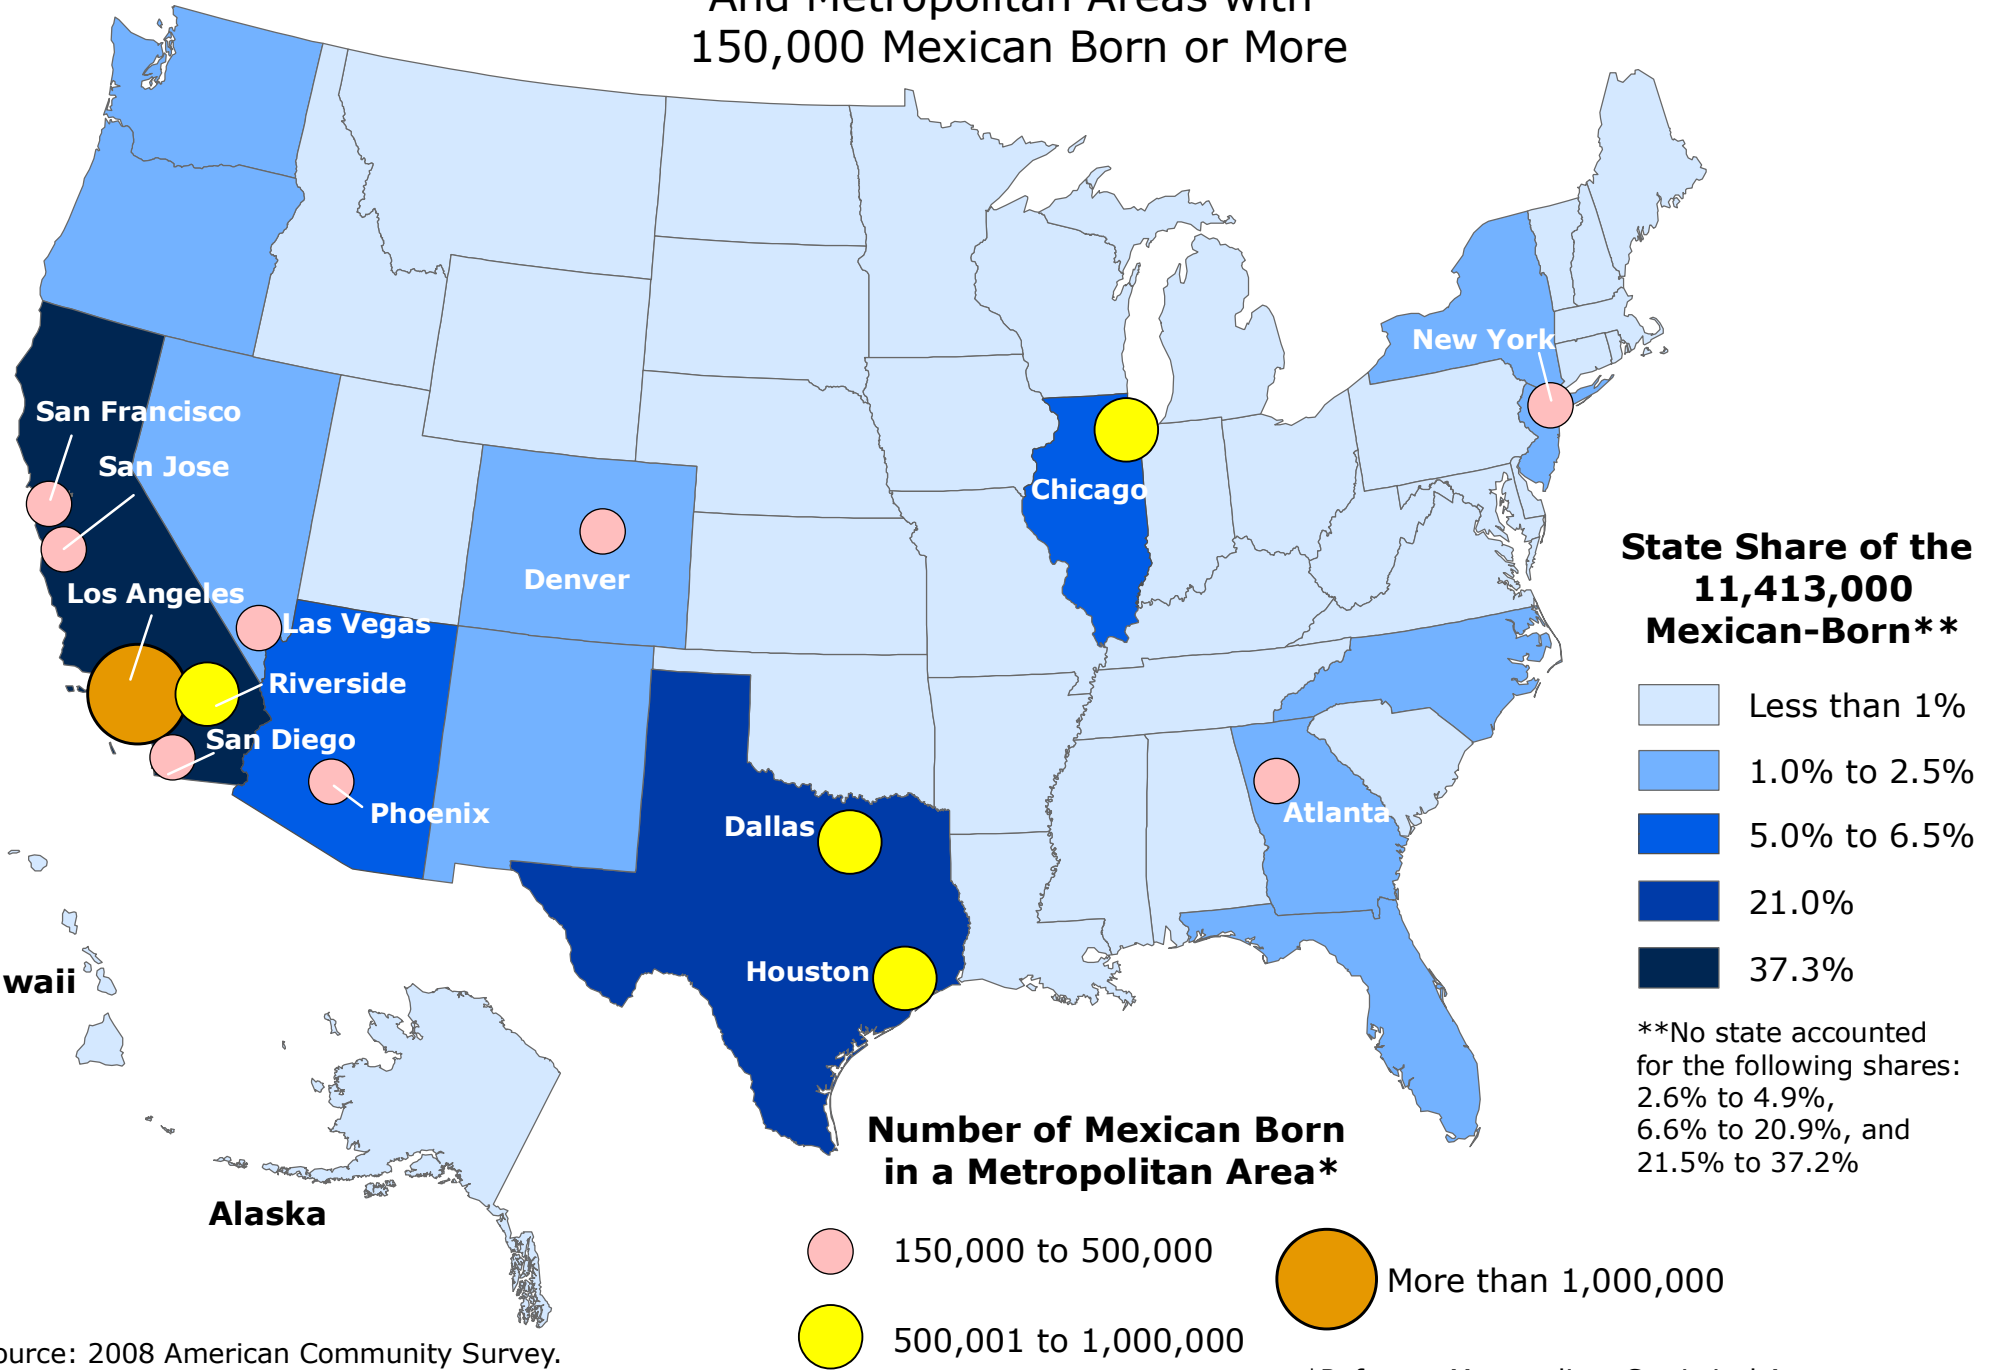

# State Proportion of the Mexican-Born Population in the United States

And Metropolitan Areas with 150,000 Mexican Born or More

Source: 2008 American Community Survey.  
© 2009 Migration Policy Institute.